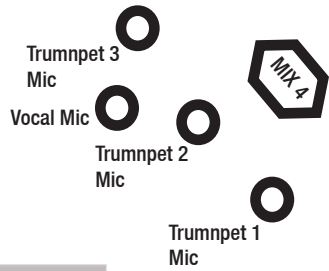

A U D I E N C E

STAGE FRONT

STAGE LEFT

STAGE RIGHT

Legend:

STAGE BACK

LATIN EXPRESSION ORCHESTRA

BACKLINE:

Keyboard: Kurzweil PC-88
Keyboard Amp ROLAND KC-350 or equivalent
For Bass

Amp Head:
Gallien-Krueger 700RB-II Bass Head or equivalent
Cabinet: para bajo:
Ampeg BSE-410HLF 4x10" or equivalent

STAGE REQUIREMENTS

- 24 BOTTLES OF WATER (NO CARBONATION).
- 12 TOWELS ON STAGE.

BACKSTAGE REQUIEREMENTS

- GREENROOM or CHANGING ROOM.

STAGE PLOT

CHANNEL LIST

CH.	INSTRUM.	MIC.
1.	BASS	DIRECT BOX
2.	PIANO	DIRECT BOX
3.	CONGA LEFT	BETA 58 SHURE
4.	CONGA RIGHT	BETA 58 SHURE
5.	TIMBAL OVER-HEAD	SM 57 SHURE
6.	COWBELL	SM 57 SHURE
7.	BONGO	SM 57 SHURE
8.	LEAD VOCAL	BETA 58 SHURE/Wireless
9.	LEAD VOCAL	BETA 58 SHURE/Wireless
10.	LEAD VOCAL	BETA 58 SHURE/Wireless
11.	LEAD VOCAL	BETA 58 SHURE/Wireless
12.	HORN VOCAL	BETA 58 SHURE
13.	TRUMPET 1	SM 57 SHURE
14.	TRUMPET 2	SM 57 SHURE
15.	TRUMPET 3	SM 57 SHURE
16.	TROMBONE 1	SM 57 SHURE
17.	TROMBONE 2	SM 57 SHURE